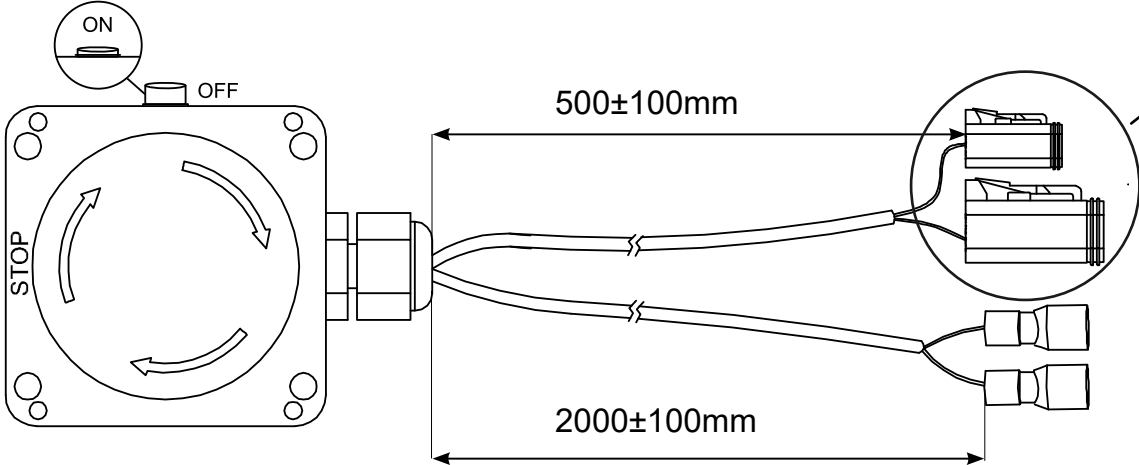

AvMap Srl
Viale Zaccagna, 6
54033 Carrara (MS), Italy
www.avmap.it
support@avmap.it
www.farmnavigator.com

MMCBYYAMAE012

ECU-S1 Power cable

Stop
Power off (engine)

On/Off
ECU on/off

ECU-S1 Power cable Connection

TO: Harness Main ECU - S1
(Model: 201-0605-02)

POWER +
(BROWN)

TO: 10-35 VDC Power Supply

POWER -
(BLACK)