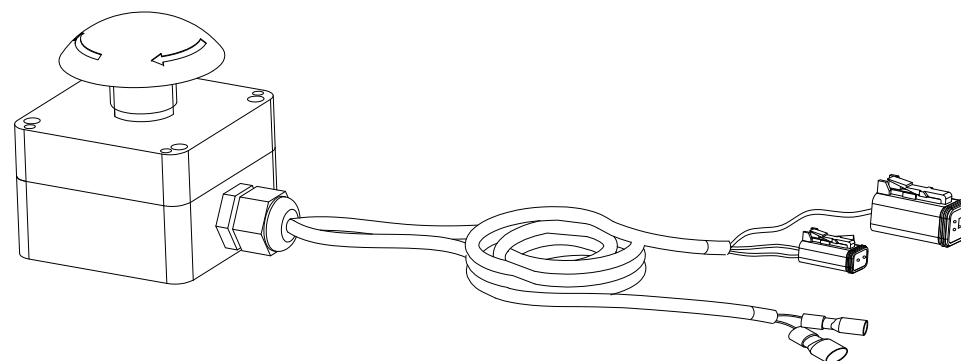

AvMap Srl
Viale Zaccagna, 6
54033 Carrara (MS), Italy
www.avmap.it
support@avmap.it
www.farmnavigator.com

MMCBYYAMAE012

ECU-S1 Power cable

Stop
Power off (engine)

On/Off
ECU on/off

ECU-S1 Power cable Connection

TO: Harness Main ECU - S1
(Model: 201-0605-02)

POWER +
(BROWN)

TO: 10-35 VDC Power Supply

POWER -
(BLACK)