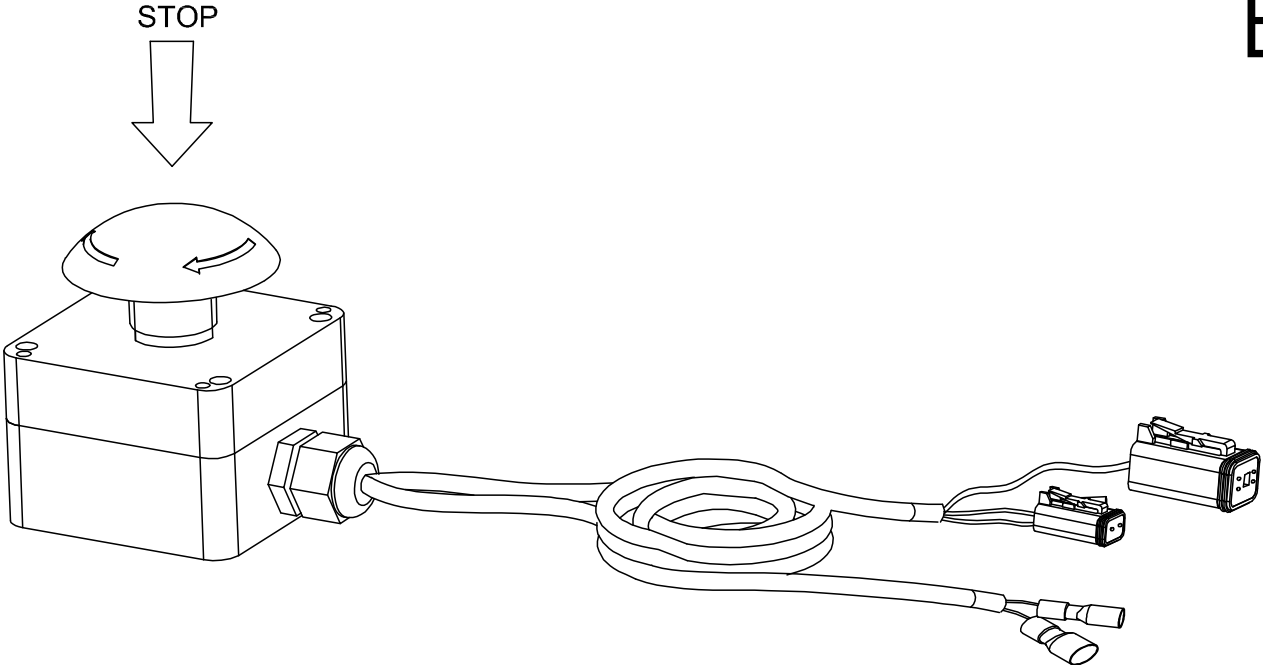

TO: Harness Main ECU - S1
(Model: 201-0605-02)

POWER +
(BROWN)

TO: 10-35 VDC Power Supply

POWER -
(BLACK)