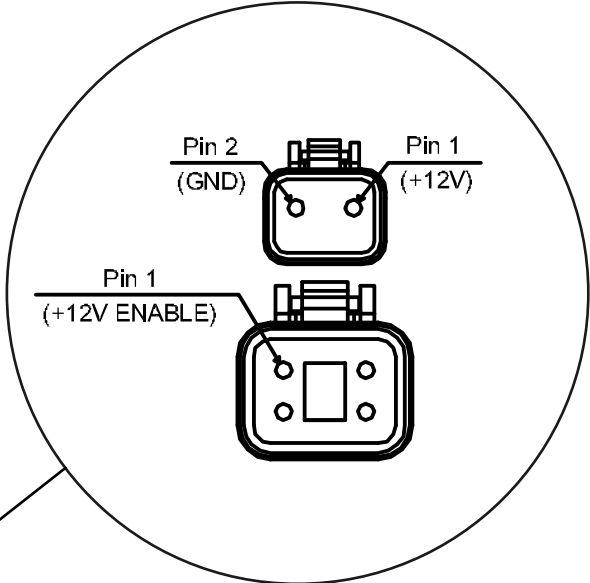

TO: Harness Main ECU - S1
(Model: 201-0605-02)

POWER +
(BROWN)

TO: 10-35 VDC Power Supply

POWER -
(BLACK)